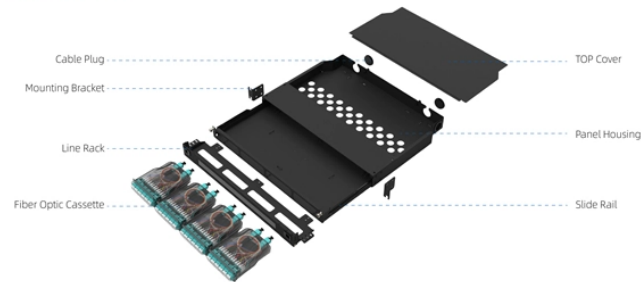

Quotation for 27-circuit distribution box

Component Diagram