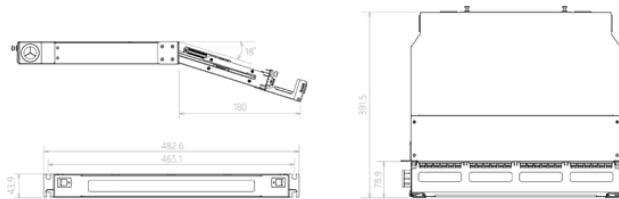

Key dimensions