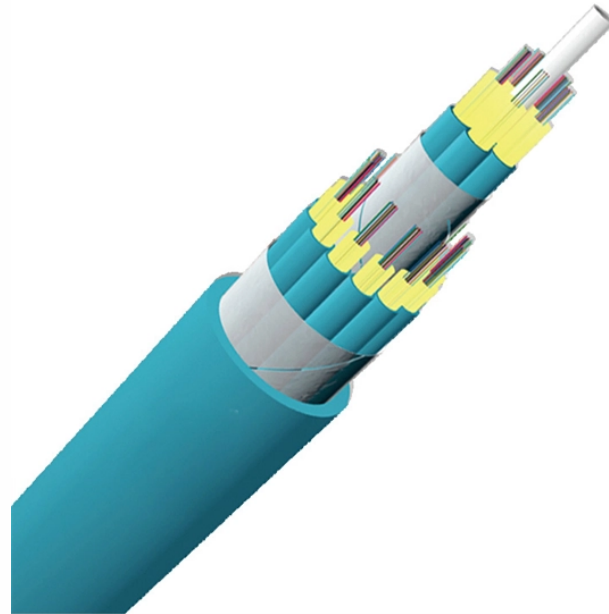

### Overview

TendersOnTime, the best online tenders portal, provides latest South Sudan Electrical tenders, RFP, Bids and eprocurement notices from various states and counties in South Sudan. Inside the box is an outdoor high and low voltage distribution cabinet, with advertising light boxes on both sides. How does 6W market outlook report help businesses in making decisions?