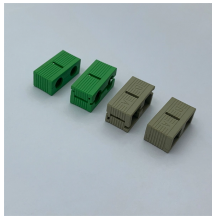

GDR Telecom Site Energy Systems

Rack Network 21u

Rack Network 21u

The RACK-21U-20-WALL-OA 21U Open Frame Wall Mount Equipment Rack with Adjustable Depth is a high-quality, sturdy relay rack solution that is easy to assemble and install into any ...

The SRW21UG SmartRack 21U Low-Profile Switch-Depth Wall-Mount Rack Enclosure Cabinet is ideal for storing EIA-standard 19" rack equipment in network closets, retail locations, classrooms and other ...

Wall-mount cabinet secures and organizes 21U of 19-inch rack equipment in network closets, classrooms and other locations with limited floor space. Clear acrylic window allows you to monitor ...

StarTech 2-Post 21U Heavy-Duty Wall Mount Network Rack, 19" Open Frame Server Rack with Adjustable Depth, Wall Mount Data Rack for IT / AV / Patch Panel / Computer Equipment (RACK ...

StarTech 's family of 2-Post Open Frame Adjustable Wall Mount Racks offers the durability of cold rolled steel with the flexibility of adjustable depth. At the standard 19" wide (EIA/ECA-310), our line of ...