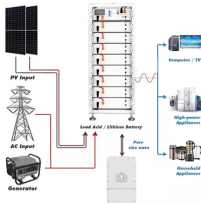

The 96-FC Fiber ODF Optic Distribution Frame is a high-capacity, branded fiber termination unit designed to house and manage up to 96 FC connectors in a 19-inch standard rack. Engineered for ...

ODF distribution box is also called splicing integrated Subrack, which owns function of fiber optic cable fixed, protection termination, adjusting line, cable core and pigtail protection, cable core and pigtail ...