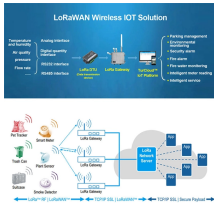

Explore the top cable tray manufacturers in South America, with insights on leading companies, compliance standards, and essential factors for selecting the right supplier for your project.