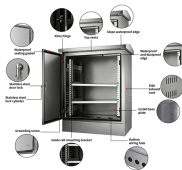

A power distribution box is an electrical device that distributes electrical power to various circuits while providing protection and control. It ensures that electricity is safely routed to different areas, ...