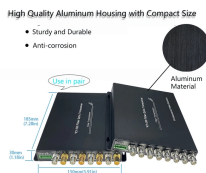

Mouser offers inventory, pricing, & datasheets for Fiber Optic Fiber Optic Switches.