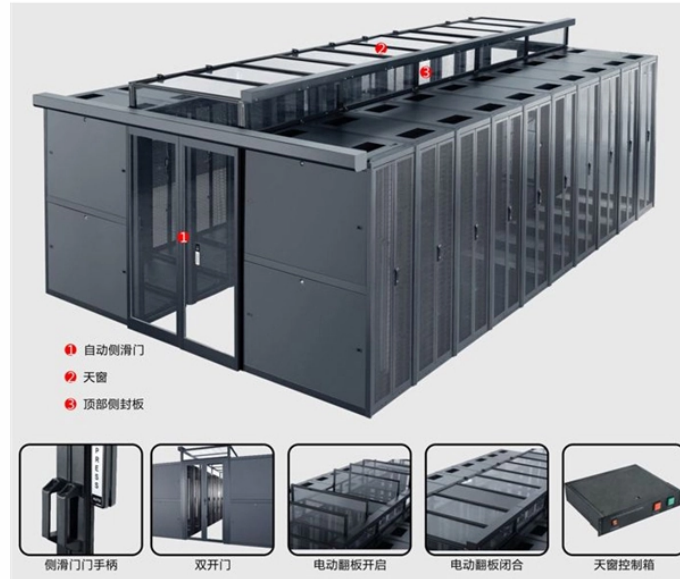

GDR Telecom Site Energy Systems

Recommended Core Switches for Small Data Centers

Recommended Core Switches for Small Data Centers

Explore data center switches from industry leaders like Cisco, Huawei, H3C, HPE Aruba, Ruijie etc. Benefit from competitive price.