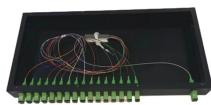

Recommended Useful Wireless Terminal Boxes

Recommended Useful Wireless Terminal Boxes

FREE Shipping on terminal orders through April for lower 48 states! WiFi equipment can connect and process over a secure wireless network. The following equipment and terminals are WiFi ready. ...

Compare fiber terminal box outdoor models by durability, protection, and scalability to find the best fit for your network and installation needs.

Midwest offers a full line of terminal boxes for 240 volt single phase and three phase, and three phase 600 volt ratings to meet your application requirements.