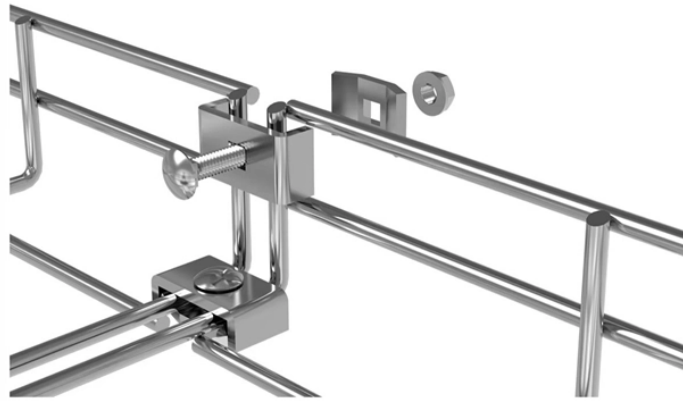

Rectangular Spot Color Mark Fiber Optic Sensor

Rectangular Spot Color Mark Fiber Optic Sensor

OPTEX FA provides cost effective color mark sensors.

COLORMARK™ II, 10ms Pulse Stretcher, Green LED, F1 Optical Block. 12-24 VDC polarity protected. Fiberoptic. Maximum Sensing Range is depending on fiber optics.

Print mark color sensor, 9.5 mm detection range, RGB light with rectangular light spot, external Teach-In, Teach-In button, NPN output, PNP output, M12 plug

Color Mark Sensor is often used to detect the spot on a specific color or object, it is compared with non-color standard area to achieve color standard detection, rather than direct measurement of color.

Find your rectangular color mark sensor easily amongst the 9 products from the leading brands (OMRON, SENSOPART, WENGLOR, ...) on DirectIndustry, the industry specialist for your ...

Advanced fiber optic color-mark sensor for the toughest color contrasts, available with white, blue, green or infrared LED. The R55F high color resolution sensor checks whether the tips on a welder are ...

This high-performance color mark photoelectric sensor features a sensing distance of 8-25mm and a 1x5mm rectangular light spot, enabling precise detection of color marks for accurate positioning on ...