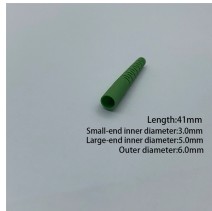

Online Shop of MPO / MTP Fiber Optic Cables, MPO-LC Breakout/Fanout Cables, MPO/MTP Coupler Adatper, MPO/MTP Cassettes, Other Assemblies... Same day shipping and quantity discounts.

A visual fault identifier or visual fault locator (VFI / VFL) is a visible red laser designed to inject visible light energy into a fiber. Sharp bends, breaks, faulty connectors and other faults will “leak” red light ...

A hand-held, battery-powered tool, the VFF5 projects a highly visible red light into a fiber optic cable. The VFF5 is used to check continuity of cabling between termination points and to locate bends or ...

Visual Fault Locators (VFLs) operate in the 630-670 nm range, producing a highly visible red light. This specific wavelength is critical because it provides maximum visibility to the human eye, ...