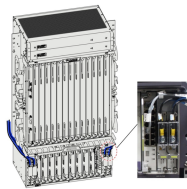

A visual fault locator emits a bright beam of red light easily visible from a distance. Connect it to one end of a fiber then locate that fiber at the other end, even if it is one of many fibers either in a cable or ...