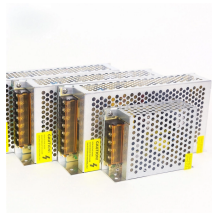

Our fiber optical switches offer several control options - remote control, control via button switch or both. The signal passes through the switch optically, without any electrical conversion.

The SEL-2126 is a high-speed communications device that senses contact inputs to route data streams between remote and local relays, or between the remote and one or two transfer relays.