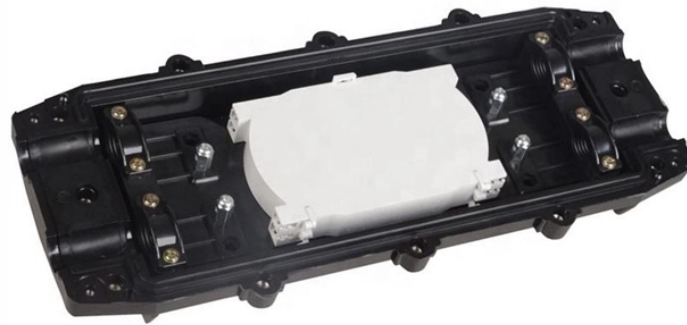

Retail of construction site electrical distribution boxes

Retail of construction site electrical distribution boxes

Adjust quickly as your site evolves with our portable power panels and distribution boxes. Designed for tough construction environments, they're easy to deploy and durable enough to withstand the rigors ...

Choose from our selection of power distribution boxes in a wide range of styles and sizes. Same and Next Day Delivery.

Find Construction site power distribution & circuit protection at Lowe's today. Shop power distribution & circuit protection and a variety of electrical products online at Lowes .

SAFE AND RELIABLE: This power outlet box comes with 4 NEMA 5-20 IP44 ...

When your job demands reliable, portable power, WorkSite Lighting delivers. We specialize in equipping construction sites and maintenance turnarounds with versatile portable power panels in convenient ...