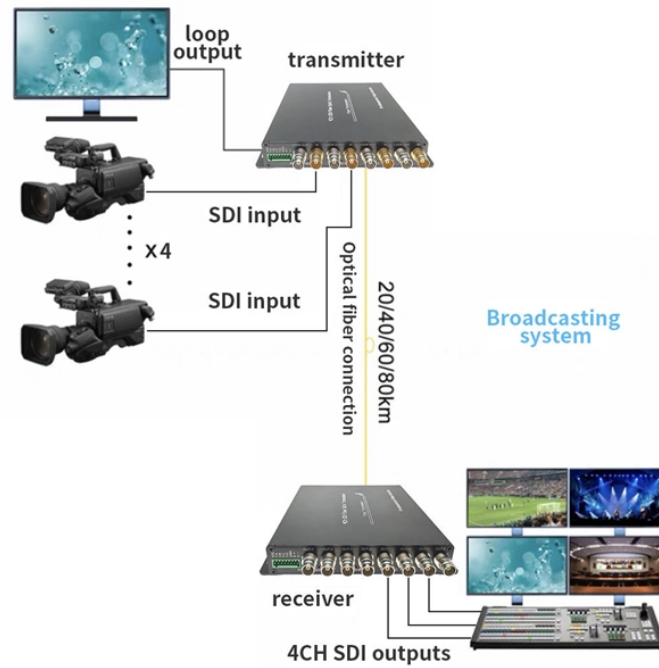

GDR Telecom Site Energy Systems

Rework of the distribution box

Rework of the distribution box

Learn how to install a distribution box safely and correctly. Covers wiring, placement, standards, and expert tips for a compliant setup.

Learn what a distribution box is, its types, and how to choose the right one for your project. Includes clear examples and expert tips.

Distribution boxes may be small compared to tanks or full drain fields, but they carry significant responsibility. A high-quality box installed and maintained by professionals distributes ...

What's the difference between a distribution box and a sub-panel? A distribution box typically refers to the main electrical panel that receives power from the utility service. A sub-panel is ...

Understand distribution boxes (DB boxes) in 5 minutes. Learn about types, components, functions, and uses. Find the perfect DB box for your needs.

Learn how d-boxes work, what failure looks like, and what replacement costs in 2026. A distribution box (d-box) is a small concrete or plastic box installed between a septic tank and drain ...

Conclusion In conclusion, product rework for national distribution centers plays a crucial role in maintaining quality, compliance, and overall efficiency in logistics operations. By leveraging ...