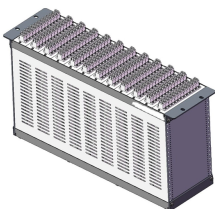

GDR Telecom Site Energy Systems

Rework of the distribution box

Rework of the distribution box

Learn how to install a distribution box safely and correctly. Covers wiring, placement, standards, and expert tips for a compliant setup.

Understanding its significance, this article covers what a distribution box is, how it functions, its structure, the various types available, and how it differs from other electrical boxes like ...

Understand distribution boxes (DB boxes) in 5 minutes. Learn about types, components, functions, and uses. Find the perfect DB box for your needs.

What's the difference between a distribution box and a sub-panel? A distribution box typically refers to the main electrical panel that receives power from the utility service. A sub-panel is ...

Understand distribution boxes (DB boxes) in 5 minutes. Learn about types, components, functions, and uses. Find the perfect DB box for your needs.

Learn how d-boxes work, what failure looks like, and what replacement costs in 2026. A distribution box (d-box) is a small concrete or plastic box installed between a septic tank and drain ...

Conclusion In conclusion, product rework for national distribution centers plays a crucial role in maintaining quality, compliance, and overall efficiency in logistics operations. By leveraging ...