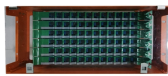

Cool Shield™ products provide customers with versatile, turnkey aisle containment systems for new or existing critical spaces. Our offerings range from a single row in a server room to entire data center ...