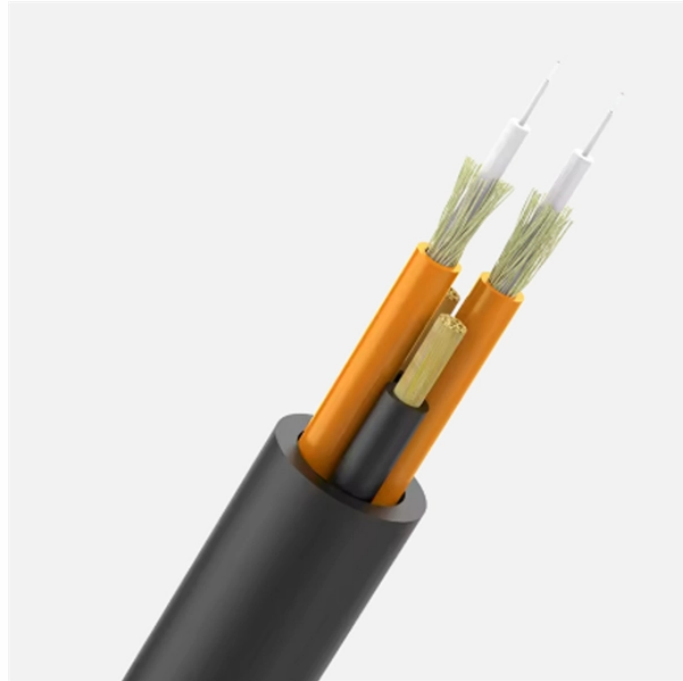

RoHS junction box 24 pins

RoHS junction box 24 pins

A large variety of small enclosures: polycarbonate enclosure PK, aluminum enclosure GA, small enclosure KX, carbon steel in the terminal box versions with and without a flange, e-boxes, ...

Ideal for indoor/outdoor electrical setups needing IP66 protection and NEMA 4X compliance for harsh environments. Built for durability and performance, this steel enclosure safeguards circuits in ...

Junction boxes are usually intended to conceal these connections from sight and to deter tampering. Newark offers a wide variety of junction boxes from leading brands such as TE Connectivity, Hylec, ...

EJBX series junction boxes are enclosures applicable for zone 1, 2, 21 or 22 with ATEX and IECEx certifications. They are suitable for chemically corrosive and extreme environments.

This Magelis XBTZ is a junction box for XBTGH touchscreen advanced hand-held panel. It enables 24V dc power supply to XBTGH terminal and connection of various safety inputs/outputs.

Features and Benefits: Reliable, robust industry standard pin and socket DC connectors for series cabling of silicon photovoltaic (PV) panels • Simple "snap-lock" mating for quick and easy factory

This Enclosure box is suitable for indoor and outdoor installation and harsh environments, protected against weather influences according to DIN VDE 0100 Part 737.