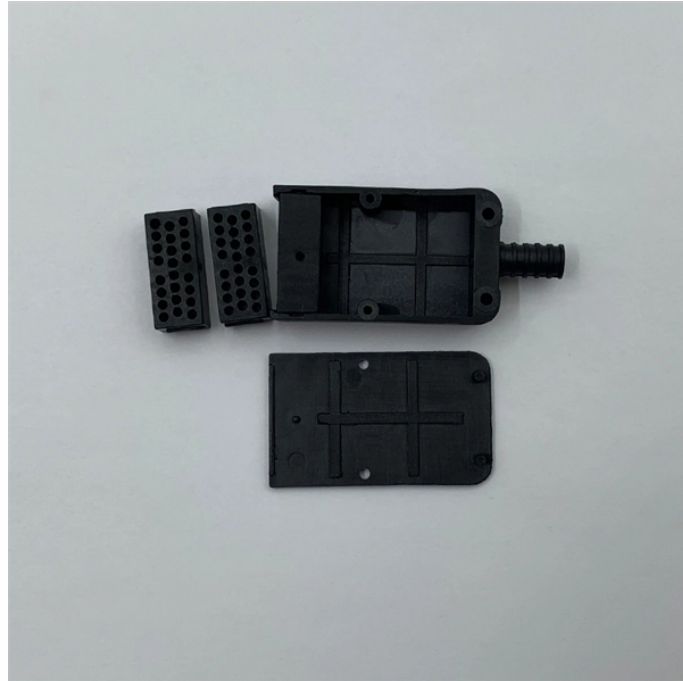

GDR Telecom Site Energy Systems

Roof DC Cable Tray

Roof DC Cable Tray

Solar Cable Tray from MP Husky is designed to meet the unique requirements of the solar industry. Providing cable protection, cable support, and wire management, MP Husky solar cable tray systems ...

We're here to help. Use left and right arrow keys to resize the column. Hold Shift for larger steps. Press Home for minimum width and End for maximum width.

Cable Tray Supports from Rooftop Support Systems provide heavy-duty stability for rooftop installations. No prefabrication required. Request a quote today!

As buildings house more and more devices and systems requiring ...

I-BEAM Ladder - Roof Block Support Welded aluminum I-beam ladder cable trays are a core solution and an iconic design in the cable tray industry. The I-beam design is the most common ...

RAYTRAY solar attachment is an ETL-listed wire tray system for flat roof solar installations. It securely organizes and protects your PV wires and cables.

PHP's cable tray support system is engineered to sustain various sizes of cable runs on your rooftop. PHP is the leader in cable tray support systems.