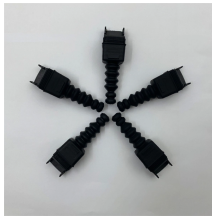

## Roof cable tray cover plate

## Roof cable tray cover plate

These cable kits are used to protect cables on rooftops.

We're here to help. Use left and right arrow keys to resize the column. Hold Shift for larger steps. Press Home for minimum width and End for maximum width.

Cover snaps onto the channel base. Hinged feature allows easy access to add or remove cables.

Describes the specific surface treatment applied to the outer product for either aesthetics and/or durability. The industrial standard (s) to which a device is manufactured, operated, or tested.

Used for safely and securely mounting cable trays, our RTS Roof Cable Tray Supports (H-Stands) are available in a variety of configurations for numerous applications.