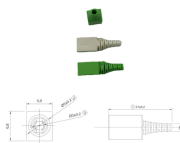

In this comprehensive guide, we will delve into when and why you need to splice fiber optic cables, discuss how you can maintain cleanliness during the process, and walk you through the steps of ...

Using a fiber fusion splicer to join two fiber optic cables together ensures a low-loss connection. The seamless finish is critical in maintaining signal integrity for high-speed data transmissions.

Belden's FiberExpress (FX) Fusion Splice-On Connectors support high-speed transmission, eliminate splice trays and enclosures and enable exact-length channels without cable shorts.

To resolve this problem, our fiber optic splice-on connectors use the ferrule to disperse this transformation and prevent fiber optic disconnect.

Learn Fiber Optic Fusion Splicing: step-by-step guide to safe, precise fiber prep, fusion, and testing for low-loss, high-quality splices in optic networks.

Splicing fiber optic cable is an extremely important phase for making dependable, high-speed communication infrastructures. Regardless of the type of fiber network you're deploying, be it ...