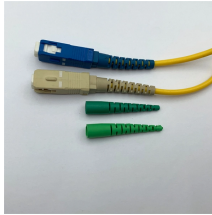

Router Fiber Optic Connector Fusion Splice

Router Fiber Optic Connector Fusion Splice

Fusion splicing is the most widely used method of splicing as it provides for the lowest loss and least reflectance, as well as providing the strongest and most reliable joint between two fibers. Virtually all ...

Learn how to use a fusion splicer for fiber optic cable with our ultimate guide. We cover everything from the basics to advanced techniques with popular brands like Fujikura.

Leviton's FASTSPlice Fusion Splice-On Fiber Connectors provide uncompromised optical and environmental performance in field installable LC, SC and ST connector types.

In this comprehensive guide, we will delve into when and why you need to splice fiber optic cables, discuss how you can maintain cleanliness during the process, and walk you through the steps of ...

Using a fiber fusion splicer to join two fiber optic cables together ensures a low-loss connection. The seamless finish is critical in maintaining signal integrity for high-speed data transmissions.

Belden's FiberExpress (FX) Fusion Splice-On Connectors support high-speed transmission, eliminate splice trays and enclosures and enable exact-length channels without cable shorts.

To resolve this problem, our fiber optic splice-on connectors use the ferrule to disperse this transformation and prevent fiber optic disconnect.