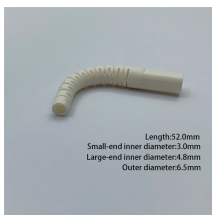

The CommScope RUCKUS® ICX 7550 switch delivers the premium performance and scalability required for Wi-Fi 6 deployments and beyond with up to 48 ports of multigigabit connectivity and full ...