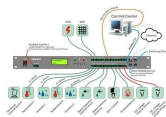

It is mainly composed of wires, terminal blocks (usually screw type, plug-in type, hot magnetic type, etc.), and boxes. The instrument junction boxes produced by our company comply with international ...