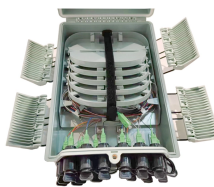

Our extensive range of components has undergone rigorous development, testing, and validation to ensure seamless integration with your SANY machine, enabling you to reduce operational costs and ...