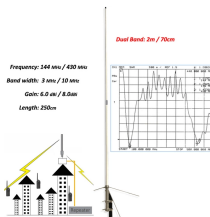

Our SC Series include a broad selection of connectors and adapters, available in a variety of different models and styles. Used for single, multi-mode and APC applications.