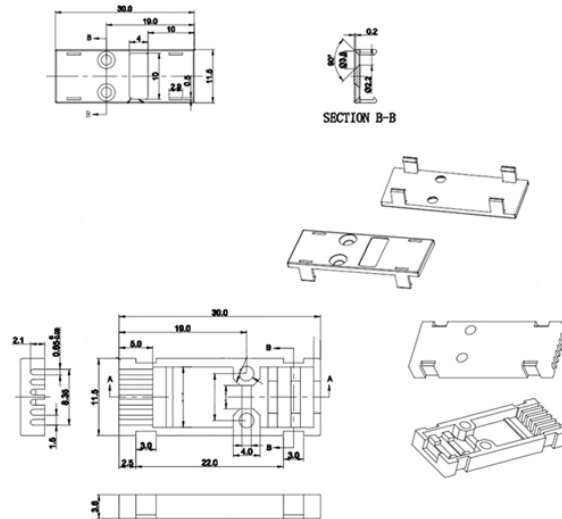

SFP Optical Module 10GODM