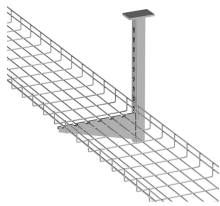

## SFP optical module converter RJ45

SFP to RJ45 transceiver that supports 1G connections up to 100 m.

To learn about practical adapter solutions that enable flexible network designs integrating both copper and fiber, review our SFP+ to RJ45 Adapter Application Guide. It explains how to ...