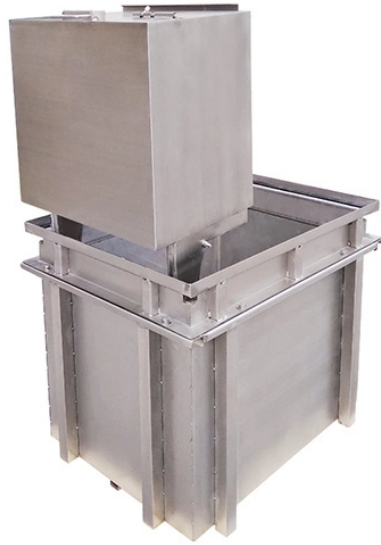

SFP optical module home installation

SFP optical module home installation

SFP and other optical modules are key components of any fibre optic network. They enable high-speed connections between active equipment and allow system scalability without the ...

SFP transceivers allow for the transmission and reception of optical signals in networking devices such as switches, routers, and media converters. In this guide, we will walk you through the ...

In this step-by-step guide, we will walk you through the process of installing and removing SFP transceiver modules to ensure proper handling and avoid damage to the module or network ...