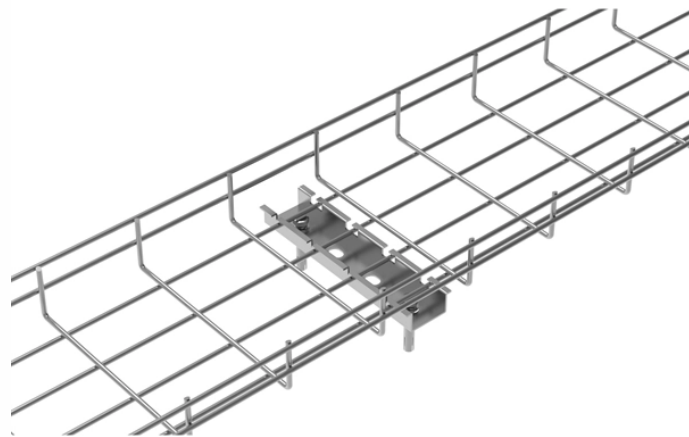

SPX-3208 Distribution Box

SPX-3208 Distribution Box

Eemax SPEX3208 FlowCo Series Installation Guide and Owner Manual.

Eemax SPEX3208 FlowCo Series Product Sheet.

Call or text 888-757-4774.

View online or download Eemax FlowCo SPEX3208 Installation Manual And Owner's Manual.

Water Heater Manuals Hot Water Heater Instructions and Troubleshooting © 2023-2026, WaterHeaterManuals All rights belong to their respective owners

- Only one cold water line needed for an easy installation
- No T& P relief valve needed (check local codes); Ready to go, right out-of-the-box
- Save water and time by installing unit at the point-of-use
- ...

No venting Purge technology engages upon start-up to avoid dry-fire occurrence Easy, flexible installation Ready out of the box Over temperature protection Real-time response to flow Operation ...

SPX3A-639008, custom power distribution center with NEMA 4X; 12 sloped-top stainless steel enclosures

Power: 3kW Volts: 208V Phase: 1 Amperage: 15
Recommended Wire Size: 14

Below is a breakdown of which Bento Box® power distribution box works best for specific industries and markets. Do you need a custom power distribution box or solution to fit your unique market, industry ...