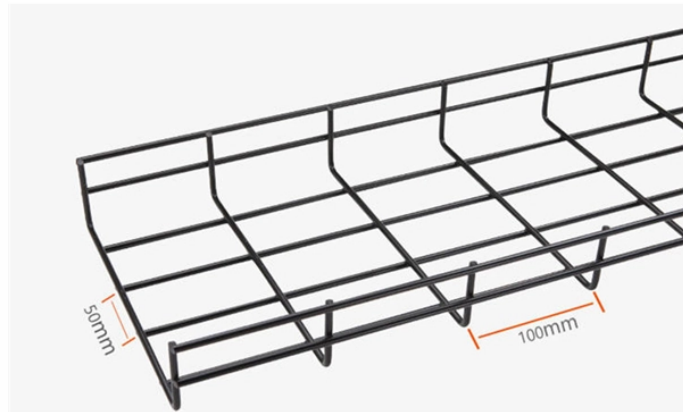

Safety control switch for distribution box

Safety control switch for distribution box

Isolation switches, also known as disconnect switches or isolators, are mechanical switching devices designed to ensure that an electrical circuit can be completely de-energized for ...

This new passive safety distribution "R" box helps facilitate quick installation of safety systems by using quick disconnect (QD) patchcords that eliminate individual wiring to specific terminals inside the ...