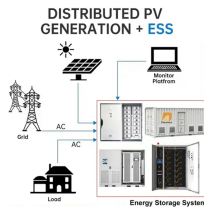

In 2024, the entire team at Huawei banded together to tackle a wide range of external challenges, while further improving product quality, operations quality, and operational efficiency. Our performance was ...