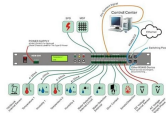

Shop fiber optic sensors at AutomationDirect. Your source for high quality Photo Sensors, Fiber Optic Sensors and Cuttable Optic Fibers at low prices.