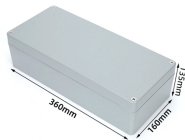

In this article we will look at the considerations and options available when specifying a junction box, and also at some of the documentation used by instrument designers and technicians relating to Junction ...