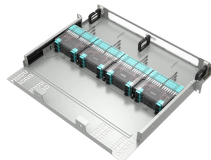

## Samoa Instrument Junction Box Distribution Box

## Samoa Instrument Junction Box Distribution Box

Understand distribution boxes (DB boxes) in 5 minutes. Learn about types, components, functions, and uses. Find the perfect DB box for your needs.

The series includes empty housings and distribution boxes with door or cover. From a housing height of 120 mm, the housings can be supplied with or without flange plates.

MARECHAL® junction, branch, and distribution boxes: reliable and secure solutions to optimize your professional electrical installations.

Safely conduct, connect and distribute energy in hazardous areas with R. STAHL's terminal boxes. We offer bespoke, custom-made terminal boxes and terminal box combinations, as well as standard ...

Use distributor boxes for quick and clear cabling in the field. Distributor boxes bundle several cables into one master cable that is connected to the controller. Thanks to the status indicator, you have an ...