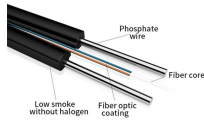

6-Core FTTH Fiber Distribution Termination Box with 6 SC Adapters, IP65 Waterproof, Wall-Mount Enclosure for Residential/Commercial Fiber Optic Splicing & Management (with 6 SC Adapter)

Contact Us

For more information, pricing, or custom energy solutions, please contact us:

Website: <https://gdroofing.co.za>

Email: sales@gdroofing.co.za

Phone: +27 72 418 9365

Address: 22 Electron Avenue, Isando, Johannesburg, 1600, South Africa

This document is for informational purposes only. Specifications subject to change without notice.