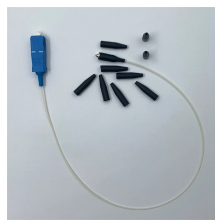

San Marino Agent 4-core Optical Fiber Junction Box

San Marino Agent 4-core Optical Fiber Junction Box

The 4 port FTTH termination box is a professional enclosure designed to provide a reliable and efficient fiber termination solution for indoor fiber-to-the-home applications.

FBR-11605 Fiber-Optic Distribution Box, 4-Core is a high quality product by Bud Industries used for electronic enclosure applications.

The JUNPU 4 fiber drop box is a light and compact wall-mountable enclosure for the termination of up to four fibers. It has been designed to serve as a building entry point for FTTH applications but is also a ...

The 4 port FTTH termination box is a professional enclosure designed to provide ...

The 4-core fiber termination box provides a stable, protective joint between optical cable and distribution pigtails at the end of fiber cables. It is typically used in ...

This 4 strand optical fiber distribution box is used for the fusion splicing, splitting, wiring transmission and other functions of the optical transmission terminal. It can effectively terminate, protect and manage ...