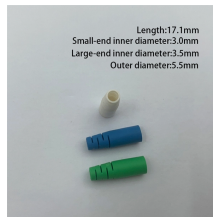

MPO 12 fiber connector on both sides of this multi-fiber, high density, optical patch cord with 12 Laser-Optimized Multimode Fiber (LOMMF) 100Gb rated fiber cores.