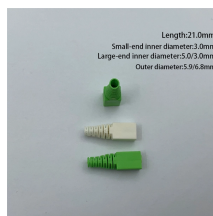

Our 12 Core FTTH Single Mode Optical Fiber Cables are designed to meet the specific needs of telecom operators and ISPs. They provide high-performance connectivity and ensure that your data is ...