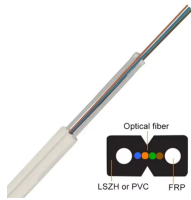

## Santop 12-core optical cable

## Santop 12-core optical cable

This 12 meter (39.3 foot) high-quality Plenum approved fiber optic cable is 40/100 gigabit rated MTP / MTP (MPO) Female with an APC polish and keyed Type-B. It features 12 fiber strands with a Yellow ...

Outdoor Fiber Optic Cable, 12 Core, Steel Armored, PE, Jelly filled, GYXTW, Single Mode OS2 9/125 (G652D) 9.0mm. Good mechanical and temperature performance. High strength loose tube that is ...

MPO 12 fiber connector on both sides of this multi-fiber, high density, optical patch cord with 12 Laser-Optimized Multimode Fiber (LOMMF) 100Gb rated fiber cores.

Our 12 Core FTTH Single Mode Optical Fiber Cables are designed to meet the specific needs of telecom operators and ISPs. They provide high-performance connectivity and ensure that your data is ...

Dimension 1.6mm±0. Imm(branch cord)/2.8mm±0. Imm (main cord) Material Stainless Steel Color Silvery White. UL94 V-0 (\*Burning stops within 10 seconds on a vertical specimen, no drips of ...