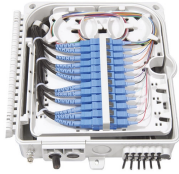

ICEMAN took its first breath in 2022 at Al Jubail, the Industrial hub of Saudi Arabia and the largest Industrial city in the world. We are one of the fast-growing Cold Storage specialists & Service ...

ACDC2400 - APC NetShelter Aisle Containment, Aisle Containment Door, Sliding.