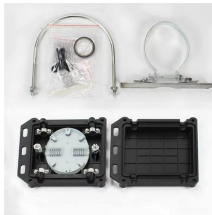

Sc Fiber Optic Cold Splice Model

Sc Fiber Optic Cold Splice Model

The SC/UPC fast connector are factory pre-polished, field-installable ...

Our high-performance field polish SC fiber optic connector can be polished on-site, making it versatile and suitable for high-density, high-speed networks in telecom rooms, LANs, and data centers.

This carrier-grade embedded SC/APC fiber optic fast connector is a professional cold splicing tool specially designed for 2×3mm butterfly drop cables, ideal for CATV and FTTH fiber-to-the-home ...

The FTTH fiber optic connector delivers professional-grade results in minutes, whether you're a network technician or DIY installer. Designed for single-mode networks, this SC-APC cold splice connector ...

Convenient Use: Complete splicing within 90 seconds (excluding fiber optic processing), with linkage design to eliminate fiber bending or breakage caused by ceramic core compression and fiber optic ...