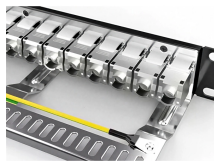

The TI-FGSC industrial multi-mode media converter features a gigabit RJ45 port and 1000BASE-LX SC interface port for building-to-building or long-distance fiber networking applications.

This fiber media converter provides a cost-effective solution for converting and extending a GbE (1000Mbps) network over multimode fiber on 1000BASE-SX networks (850nm).

Search Newegg for sc fiber media converter. Get fast shipping and top-rated customer service.

The N785-001-SC-MM Gigabit Multimode Fiber to Ethernet Media Converter is an economical way to extend the distance of network nodes up to 550 meters by converting Cat5e UTP cables to ...

Gigabit Ethernet Multi Mode Fiber Media Converter SC 550m - 1000 Mbps - TAA Convert and extend a Gigabit Ethernet connection up to 550 m / 1804 ft over Multi Mode SC fiber TAA Compliant Product ...

An economical way to extend the distance up to 2 Km (1.2 Miles) of remote Gigabit network nodes by converting Cat5/6 UTP Ethernet to Fiber Optic while still maintaining the existing infrastructure.