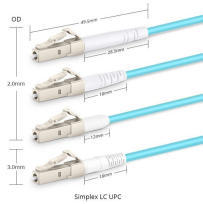

This SC Duplex Multimode OM1 62.5/125 Fiber Optic Coupler / Adapter is designed to couple together two duplex Multimode OM1 SC patch cables. This fiber optic coupler / adapter provides precise ...