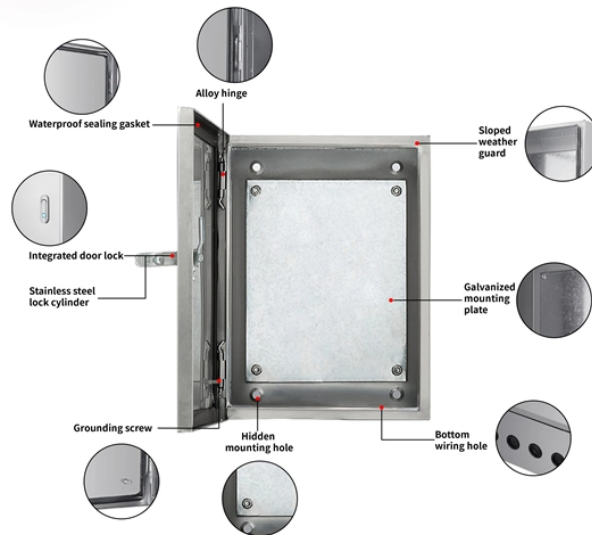

## Sc Transverse Membrane Adapter

## Sc Transverse Membrane Adapter

Ship worldwide. Online purchase and instant check out.

SC Adapters offers a variety of SC adapters. Options are available for zirconia ceramic or phosphor bronze alignment sleeves suitable for single-mode, multimode or APC operation, snap mount or ...

Featuring a convenient push-pull mechanism, the SC Series is designed for single-mode, multi-mode, and APC applications and offers the most reliable optical fiber connections for Telecom, Datacom, ...

Our SC fiber optic adapters are capable for use in high-speed data transmission over multimode or singlemode fiber cabling. Our industry standard single mode and multimode adapters utilize high ...

Our SC adapters allow you to interface SC connectors with 7mm, BNC, N or SC connectors. SC adapters are built in female to female, female to male, female to sexless, male to female, male to ...