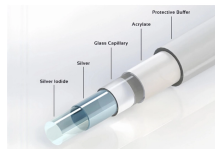

Our automotive busbars and terminal blocks allow you to consolidate wiring and distribute electrical power in a cost-effective manner. Busbars and terminal blocks serve as convenient connection ...