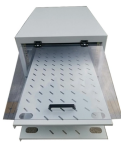

GDR Telecom Site Energy Systems

Secondary Small Busbar

Secondary Small Busbar

Bus Bar, 2 x 12 x 1/4 Inch, Copper, Includes Copper Bonding Bar with Brackets and Insulators, Compression Lugs & SS Hardware, For Telecommunications Grounding Applications

The CPI Secondary Bonding Busbar (SBB) provides a central bond attachment point for ICT systems located in the data room. Hole patterns on Busbars accommodate two-hole lugs per the ...

Whether you're searching for aluminum busbars, copper busbars or insulated busbars, you'll find them all and more at RS, in stock and ready to ship today. No matter how big or small the job at hand may ...

Here, we provide an overview of common substation busbar configurations—Single Bus, Main and Transfer, Double Breaker/Double Bus, Ring Bus/Ring Main, and Breaker and a Half.

The CPI Secondary Bonding Busbar (SBB) provides a central bond attachment ...