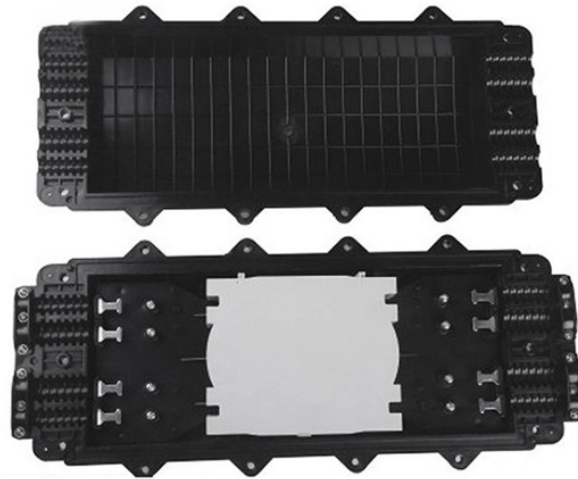

Selection of Domestic Cable Trays

Selection of Domestic Cable Trays

Learn how to choose the best cable tray system for your needs. Explore types, materials, installation tips, and NEC compliance in this expert guide.

Understanding the relationship between cable load requirements, future expansion needs, and the available standard electrical cable tray dimensions enables engineers and facility managers ...

Types of Cable Trays and Sizes Explore various cable tray types and sizes for electrical installations. Learn about ladder, perforated, solid-bottom, wire mesh, and channel trays in this complete guide.

With all the choices in cable trays styles, ladder, ventilated, solid bottom and wire basket, it can be difficult to know which is the right one for your application. This bulletin will help provide a few ...