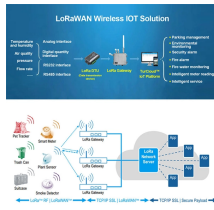

This attenuator module can be used to achieve a higher attenuation of a fiber-optical connection. This might become necessary under certain circumstances, i.e. on short distances to protect the optical ...