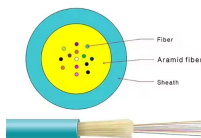

Choose from rugged, outdoor-rated white and color-changing light in a wide range of form factors, output levels, and light distribution patterns to achieve your vision.

This semi-enclosed bridge features linear lights mounted on steel beams above the windows, creating an elegant uplighting effect on the ceiling. Custom light shields were used to hide ...