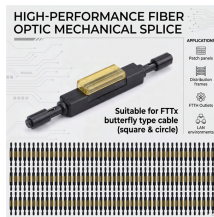

Buyer-first guide to Senegal's solar street light market. Who to work with in Dakar and port corridors, what paperwork municipalities expect (French/AFD style), and which partners can actually deliver on ...