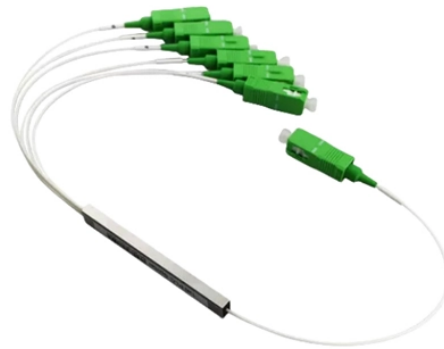

## Senegal Bridge Railing Lights

### Overview

The French President and Senegal 's President met in February to sign the agreement and launch the project to provide the country with solar public lighting solutions from Fonroche. With Hydrel's lighting solutions, you can transform bridges into captivating architectural structures that serve these purposes. A lighting design can. Wagner's Lumenrail ® family of handrail products utilize linear and point-source luminaires with the latest LED technology for exceptional flexibility, performance and longevity. In all situations, robust luminaires for outdoor use are needed that can withstand adverse weather conditions, that can be mounted flexibly, and that require little. Revitalizing bridges with stunning dynamic LED bridge lighting can create a unique identity for bridges of all types – from new, modest, and utilitarian bridges to historic, monumental, and iconic bridges.

Choose from rugged, outdoor-rated white and color-changing light in a wide range of form factors, output levels, and light distribution patterns to achieve your vision.

This semi-enclosed bridge features linear lights mounted on steel beams above the windows, creating an elegant uplighting effect on the ceiling. Custom light shields were used to hide ...

Sealite bridge lights are specifically designed to clearly mark bridges and structures extending over navigable waterways. The light has been designed to offer superior visibility and operate in ...

Pedestrians and cyclists will enjoy the welcoming addition of architectural lighting on the bridge. The wide selection of outdoor luminaires by Hydrel highlights architectural features while helping to define ...