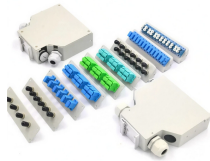

Senegal Imported ODF Patch Panels Anti-Catalytic Residue Wholesale

Senegal Imported ODF Patch Panels Anti-Catalytic Residue Wholesale

8. RESTRICTED IMPORTS The Liaison Office will monitor closely any goods necessitating a special permission or license for importation into Senegal. Restricted imports list is subject to change and is ...

Access Senegal's trade profile. Data includes annual and monthly exports and imports, tariffs, foreign direct investment (FDI), global value chain (GVC) participation, and the Services Policy ...

ODF (Optical Distribution Frame) patch panels are designed to provide a high density 19" rack-mountable solution for next-generation fiber networks, it is used as terminal equipment of fiber optical ...

AMPCOM patch panels offer high-density copper & fiber termination for data centers, offices, and AV systems. Modular design, shielded ports, and easy installation for reliable signal routing.

Front cable access only. Allows for back-to-back frame configuration. Modular design: Enables one rack for many application spaces e.g. central office, headend, FTTx and data center. Increased patch cord ...