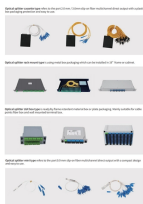

Omron's high-performance fiber optic sensors and amplifiers come in a wide variety of configurations to meet your specialized requirements.