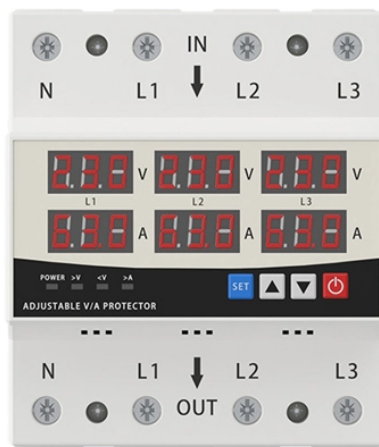

Settings for slow internet speed with fiber optic router

LED DISPLAY PANEL

CURRENT STATUS CLEARLY VISIBLE

IT CAN CLEARLY SHOW THE CURRENT STATUS AND VOLTAGE STATUS, WITH EFFICIENT OPERATION AND RAPID RESPONSE.