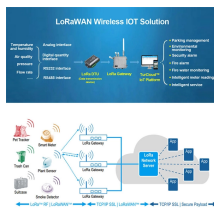

SKYT® company has rich knowledge and experience in the industrial field and is committed to providing high-quality industrial distribution boxes and enclosure ...