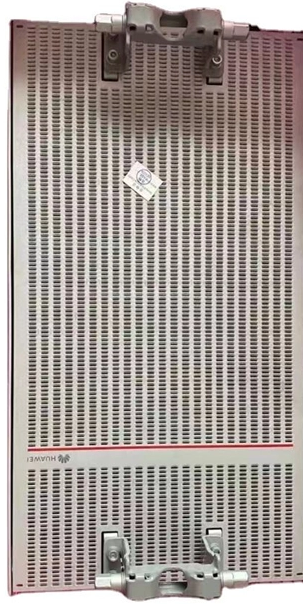

## Side-flip cover electrical distribution box

## Side-flip cover electrical distribution box

The placement or arrangement of the cover on the electrical box, such as top, side, or bottom mounted. Describes the overall diameter of the threaded holes in an electrical box, which can determine the ...

These covers accommodate Standard Toggle Switches, Duplex Receptacles, Decora®, GFCI and Single Receptacle devices. Leviton also offers a full line of industrial grade weatherproof covers for ...

Transform your switchboard into an elegant piece of decor with our Distribution Box Cover, designed to seamlessly blend functionality with style. This innovative cover not only conceals your meter box but ...