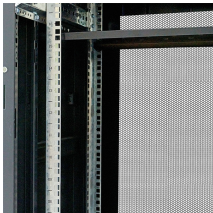

These covers fit and close existing boxes and covers to support electrical devices, such as switches or receptacles. Electricians and contractors use covers when installing electrical and wiring systems to ...