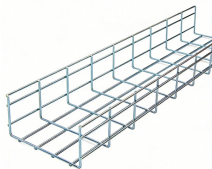

## Sierra Leone Galvanized Cable Tray Fabrication and Installation

Only approved and undamaged cable trays and accessories (e.g., bends, tees, reducers, covers, supports, hangers, bolts) shall be used for installation.

The document outlines the specifications for the supply, fabrication, and installation of various types of cable trays and raceways made from hot-dipped galvanized steel.

Stop electrical headaches and ensure safety with our easy-to-install cable tray systems. Contact us - one of the best Galvanized Cable Tray Suppliers and Exporters from Sierra Leone, today to discuss your ...