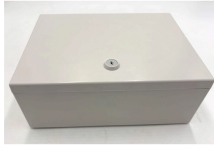

Silicone dust plug for fiber optic panel

Silicone dust plug for fiber optic panel

Essential Dust Protections Specifically for SFP Port, these dust plugs effectively prevent dust, dirt, and other contaminants from entering fiber Optical interfaces, ensuring stable connection and performances.

These SFP+ dust covers are simple black silicone plugs that fit perfectly into unused LC duplex ports on your switches, routers, network cards, or media converters.

We inventory silicone dust caps for SMA, ST and VL fiber optic connectors.

These SFP Port Dust Cover Plug Caps are designed for plugging and covering SPF ports on Ethernet network switches and media converters. They are made of silicone and include a matte black finish.

A SFP LC Dust Plug is essential for protecting fiber optic connections from dust and moisture, preventing signal degradation and hardware damage when SFP modules are removed.